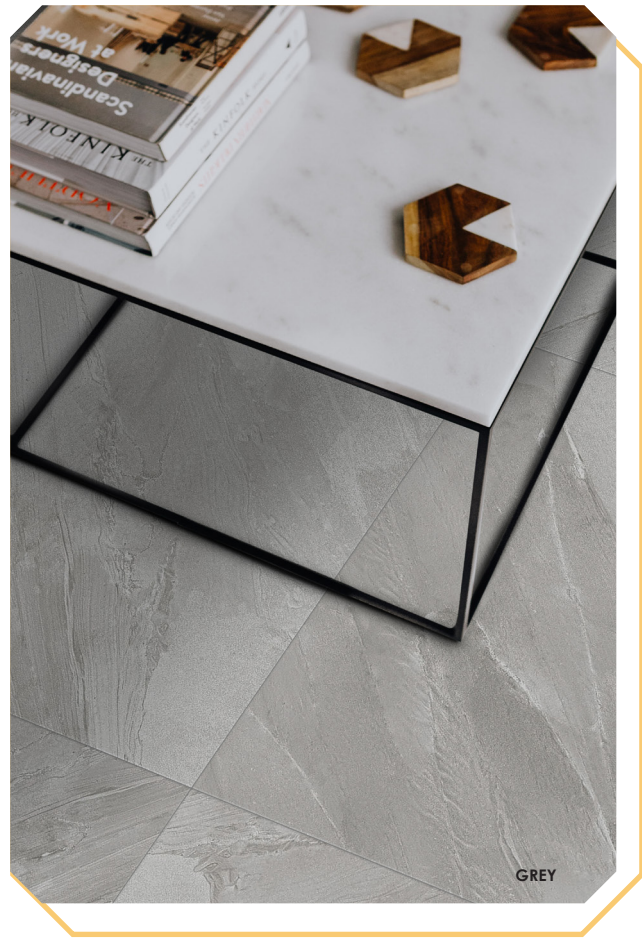

HAPPY FLOORS

≥ 20%

The data refers to first choice material in the natural version.

STONE

SOFT STONE

RECTIFIED PORCELAIN

GRAFITTI (FLOOR)

SOFT STONE

Soft Stone brings elevated minimalism to living spaces with diagonal movements throughout its distribution. This collection's soft momentum creates sophisticated visual interest

effortlessly. Available in three neutral greys with an assortment of tone shifts in each, Soft Stone lends itself to a variety of design possibilities.