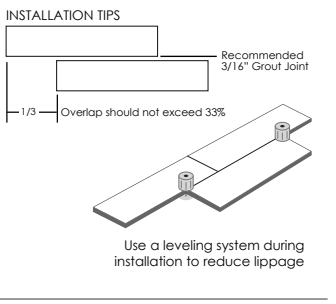

	Technical Specifications	Standard Requirements	Test Results Porcelain	Test Results Ceramic
	Water Absorption UNI EN ISO 10545-03	<0.5%	≤ 0.5%	≥ 10%
	Breaking Strength UNI EN ISO 10545-04	Minimum: 1300 N	≥ 1300 N	≥ 200 N
	Modulus of Rupture UNI EN ISO 10545-04	Minimum: 35 N/mm ²	≥ 35 N/mm ²	≥ 35 N/mm ²
	Shock Resistance UNI EN ISO 10545-05	Suggested Minimum: e > 0.55	Resistant	Resistant
	Resistance to Deep Abrasion UNI EN ISO 10545-06	Maximum: 175 mm ³	≤ 175 mm ²	≤ 175 mm ²
	Thermal Linear Expansion UNI EN ISO 10545-08	Minimum for Floor Applications: Class 3	9 x 10 ⁻⁴ °C	9 x 10 ⁻⁴ °C
	Thermal Shock Resistance UNI EN ISO 10545-09	Resistant	Resistant	Resistant
	Moisture Expansion UNI EN ISO 10545-10	As Reported	N/A	N/A
	Frost Resistance UNI EN ISO 10545-12	As Reported	Resistant	Resistant
	Chemical Resistance UNI EN ISO 10545-13	Domestic Chemical Products: UB/GB Acids and Alkalis: As Reported	HB	HB
	Stain Resistance UNI EN ISO 10545-14	Minimum: Class 3	Resistant	Resistant
PEI	PEI Rating (Scratch Resistance) ASTM C 1027	As Reported	IV	IV
	Dynamic Coefficient of Friction (DCOF) ANSI A137.1	For Level Interior Spaces Expected to be Walked Upon When wet: ≥ 0.42	≥ 0.42	N/A
	Shade Variation	As Reported	V2	V2
	Thickness	As Reported	12" x 24" - 9 mm 24" x 48" - 9 mm	16" x 48" - 10 mm
	Number of Screens	As Reported	12" x 24" - 24 24" x 48" - 6	16" x 48" - 12

Grout joint required for rectified edge tile
1/2 broken joint not recommended

STONE

MAKALU

RECTIFIED PORCELAIN &
WHITE BODY CERAMIC WALL TILE

ABOVE: CREAM
COVER: GREY & GREY WALL DECOR

ALL FORMATS AVAILABLE IN NATURAL FINISH