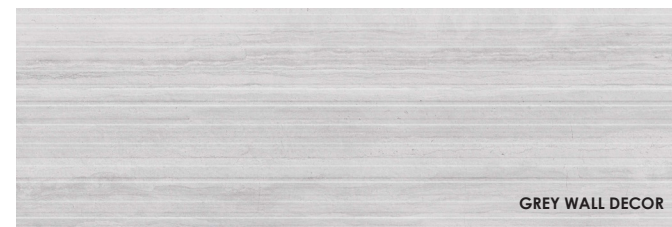

CREAM WALL DECOR

GREY WALL DECOR