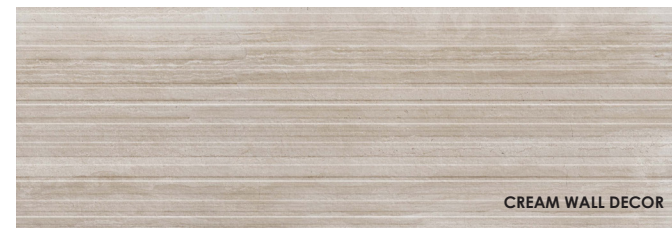

16" x 48"

16" x 48" Decor

CREAM
CREAM WALL DECOR

MAKALU

Invite texture and dimension with Makalu. Makalu features two ceramic wall tiles styles: one with relief texture reminiscent of the ancient columns of classical Greece and another with flowing movement throughout its composition. This collection is completed with matching porcelain tiles and mosaics, in nature inspired colors, creating a welcoming atmosphere to any room.