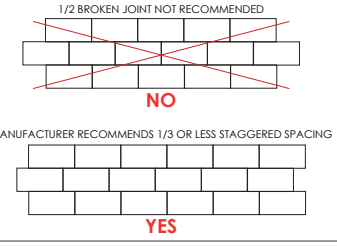

	Technical Specifications	Standard Requirements	Test Results Porcelain	Test Results Ceramic
	Water Absorption UNI EN ISO 10545-03	<0.5%	≤ 0.5%	≥ 10%
	Breaking Strength UNI EN ISO 10545-04	Minimum: 1300 N	≥ 1300 N	≥ 200 N
	Modulus of Rupture UNI EN ISO 10545-04	Minimum: 35 N/mm ²	≥ 35 N/mm ²	≥ 35 N/mm ²
	Shock Resistance UNI EN ISO 10545-05	Suggested Minimum: e > 0.55	Resistant	Resistant
	Resistance to Deep Abrasion UNI EN ISO 10545-06	Maximum: 175 mm ³	≤ 175 mm ²	≤ 175 mm ²
	Thermal Linear Expansion UNI EN ISO 10545-08	Minimum for Floor Applications: Class 3	9 x 10 ⁻⁴ °C	9 x 10 ⁻⁴ °C
	Thermal Shock Resistance UNI EN ISO 10545-09	Resistant	Resistant	Resistant
	Moisture Expansion UNI EN ISO 10545-10	As Reported	N/A	N/A
	Frost Resistance UNI EN ISO 10545-12	As Reported	Resistant	Resistant
	Chemical Resistance UNI EN ISO 10545-13	Domestic Chemical Products: UB/GB Acids and Alkalis: As Reported	HB	HB
	Stain Resistance UNI EN ISO 10545-14	Minimum: Class 3	Resistant	Resistant
PEI	PEI Rating (Scratch Resistance) ASTM C 1027	As Reported	IV	IV
	Dynamic Coefficient of Friction (DCOF) ANSI A137.1	For Level Interior Spaces Expected to be Walked Upon When wet: ≥ 0.42	≥ 0.42	N/A
	Shade Variation	As Reported	V2	V2
	Thickness	As Reported	12" x 24" - 9 mm 24" x 48" - 9 mm	16" x 48" - 10 mm
	Number of Screens	As Reported	12" x 24" - 24 24" x 48" - 6	16" x 48" - 12

Grout joint required for rectified edge tile
1/2 broken joint not recommended

STONE

MAKALU

RECTIFIED PORCELAIN &
WHITE BODY CERAMIC WALL TILE

ABOVE: CREAM
COVER: GREY & GREY WALL DECOR

ALL FORMATS AVAILABLE IN NATURAL FINISH